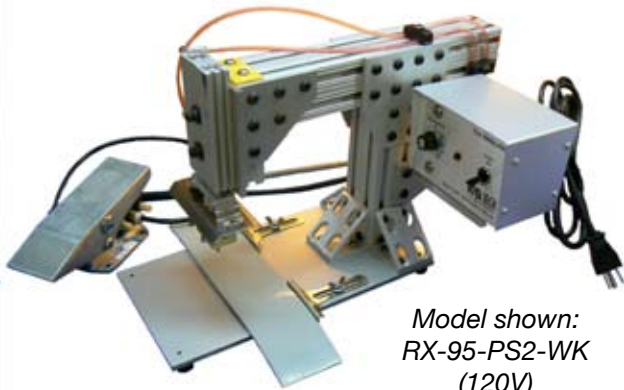

THE WEBCUTTER

INTERNATIONAL POWER PLUGS

Model shown:
RX-80-BDL-WK
(120V)

Model shown:
RX-90-SBL-WK
(120V)

Model shown:
RX-95-PS2-WK
(120V)

GENERAL DESCRIPTION

The Webcutter product line is made up of the following configuration code:

RX-XX - XXX - XX - X

Controller Type _____
Power Plug _____

The RED digits denote the Controller type and Power Plug for any country. (The default Plug is type K - USA/ North America)

To configure The Webcutter for your country and mains voltage, select the Power Plug code from this list and insert that code in the Model Number.

THERMAL CONTROLLERS

The Webcutter hot knives and thermal machines incorporates several types of thermal controllers, depending on application:

W - Basic controller is inexpensive and provides a simple means of broadly regulating the operating temperature for tools that require up to 600W of power.

S - Heavy duty is used for operating loads up to 1200W.

D - Digital/PID controller is used when fine temperature control and/or higher heating load is required. This includes a type K thermocouple.

T - Timer incorporates an adjustable electronic cutting dwell timer which can be preset for various materials (for pneumatically operated models only).